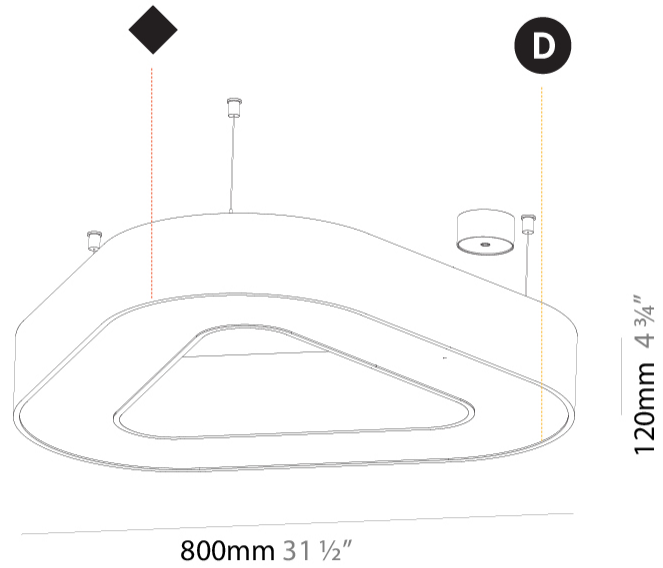

GENERAL

Series: Glorious
Subseries: Glorious Victory
Brand: Prolicht
Division: Architectural
Mounting Type: Suspension
Mounting Location: Ceiling
Subcategory: Ambient

PHYSICAL

Shape: Abstract
Length (mm): 800
Length (in): 31 1/2
Width (mm): 800
Width (in): 31 1/2
Height (mm): 120
Height (in): 4 3/4
Max. Overall Height (mm): 2120
Max. Overall Height (in): 83 7/16
Light Distribution: Direct
Weight (kg): 8.317
Weight (lbs): 18.30
Diffuser: PMMA - opal or micro-prism
Fixture Finish: SSR / BKV / CWI / CRY / HAB / LAG / UFT / ITA / RUA / RUR / MIC / FTG / MYG / TWT / LOD / PUS / FRO / FUP / KIA / POP / BLS / SPG / MEY / GOH / GUM / CHC / COM / ABZ / JAG / OBR / MOS / ROR
Fixture Material: Aluminum

ELECTRICAL

Lamp Type: LED (Zhaga Standard)
Input Wattage (W): 30
Total Output Wattage (W): 24 / 19.2 (3500K)
Dimming: Non-Dimming / Phase Dimming (120Vac only) / 0-10V Dimming
Driver Included: Yes
Driver Location: Integrated
Driver Type: Constant Current - 120 / 277Vac
Driver Class: Class 2
Input Voltage (V): 120 - 277
Constant Current (MA): 350 / 600 (3500K)

LED

Color Temperature (°K): 3000 / 3500 / 4000
Max. Delivered Lumen (lm): 2770 / 2862 / 2920
CRI: >80 CRI
Efficiency (%): 65
Lamp Life (hrs): 50000

OPTICAL

RATINGS AND CERTIFICATIONS

Certified By: Certified for North American Standards
IP rating: IP20